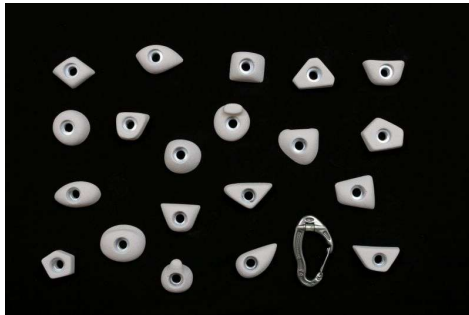

 **SAMSARA**
2006

KAPILO / 20XXS

MUKTI / 20XS

NITYA / 20XS

SATYA / 20XS

TATTVA / 20XS

MANTRA / 10S

DEVI / 10S

KARMA / 1S, 3M, 3L, 1XL

NEW 2006

RAMA / 10L

SANGHA / 10L

SWARGA / 10L

NEW 2006

AVIDYA / 2M, 2L, 2XL, 1XXL

VISHNU / 4M, 5L, 1XL

TAMASA / 1COL

Hold colors

Red

Yellow

Orange

Green

Blue

White