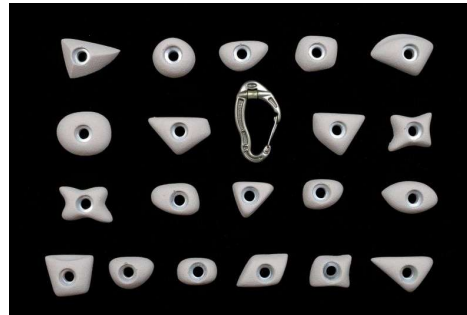

 **SAMSARA**
2006

KAPILO / 20XXS

MUKTI / 20XS

NITYA / 20XS

SATYA / 20XS

TATTVA / 20XS

MANTRA / 10S

DEVI / 10S

EKAM / 10S

PIRIT / 10S

NEW 2006

DITI / 10M

GOA / 10M

MAITREYA / 10M

MOKSHA / 10M

SAMANDHI / 10M

KARMA / 1S, 3M, 3L, 1XL

NEW 2006

RAMA / 10L

SANGHA / 10L

SWARGA / 10L

NEW 2006

AVIDYA / 2M, 2L, 2XL, 1XXL

VISHNU / 4M, 5L, 1XL

TAMASA / 1COL

Hold colors

Red

Yellow

Orange

Green

Blue

White