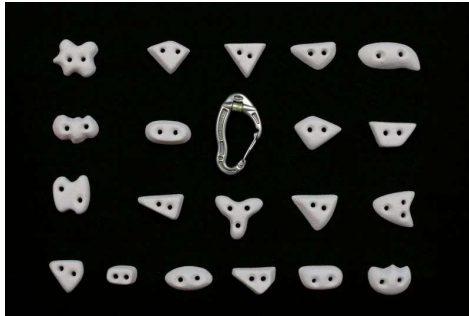

 **SAMSARA**
2006

KAPILO / 20XXS

MUKTI / 20XS

NITYA / 20XS

SATYA / 20XS

TATTVA / 20XS

MANTRA / 10S

DEVI / 10S

KARMA / 1S, 3M, 3L, 1XL

NEW 2006

RAMA / 10L

SANGHA / 10L

SWARGA / 10L

NEW 2006

AVIDYA / 2M, 2L, 2XL, 1XXL

VISHNU / 4M, 5L, 1XL